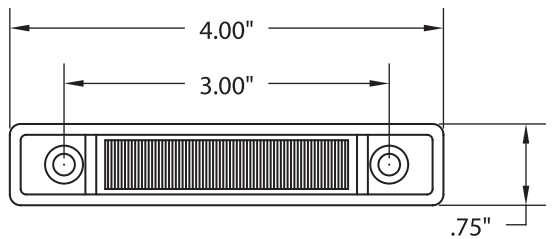

Doran Slim Rectangular LED Clearance Lights

#9114 Slim Rectangular LED Clearance Lights - Red

#9115 Slim Rectangular LED Clearance Lights - Amber

- Slim design fits aluminum mounting rails.
- Standard mounting holes on 3" centers.
- Potted electronics to resist corrosion moisture and vibration.
- Direct replacement for Truck-Lite model 35

Material Specifications:

- Polycarbonate reflector lens and housing
- LEDs - 2 square diodes
- Dimensions - 4.00L x 0.75W x 1.375H