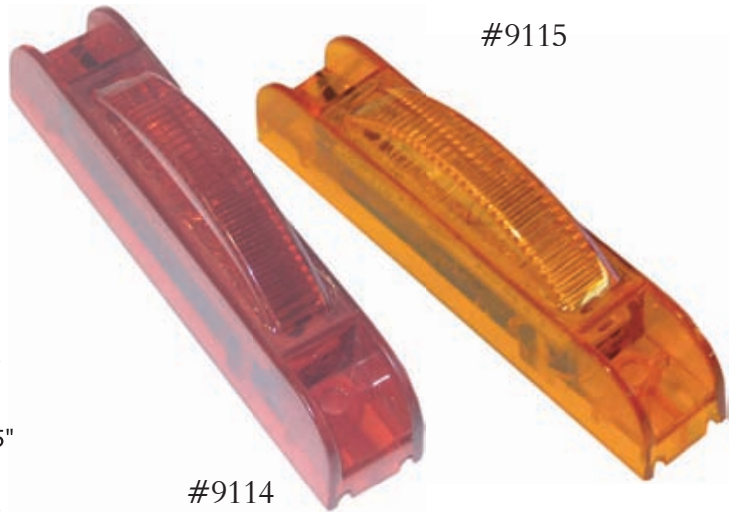

Doran Slim Rectangular LED Clearance Lights

#9114 Slim Rectangular LED Clearance Lights - Red

#9115 Slim Rectangular LED Clearance Lights - Amber

- Slim design fits aluminum mounting rails.
- Standard mounting holes on 3" centers.
- Potted electronics to resist corrosion moisture and vibration.
- Direct replacement for Truck-Lite model 35

Material Specifications:

- Polycarbonate reflector lens and housing
- LEDs - 2 square diodes
- Dimensions - 4.00L x 0.75W x 1.375H