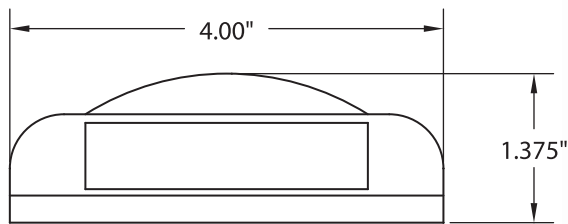

Doran Slim Rectangular LED Clearance Lights

#9114 Slim Rectangular LED Clearance Lights - Red

#9115 Slim Rectangular LED Clearance Lights - Amber

- Slim design fits aluminum mounting rails.
- Standard mounting holes on 3" centers.
- Potted electronics to resist corrosion moisture and vibration.
- Direct replacement for Truck-Lite model 35

Material Specifications:

- Polycarbonate reflector lens and housing
- LEDs - 2 square diodes
- Dimensions - 4.00L x 0.75W x 1.375H